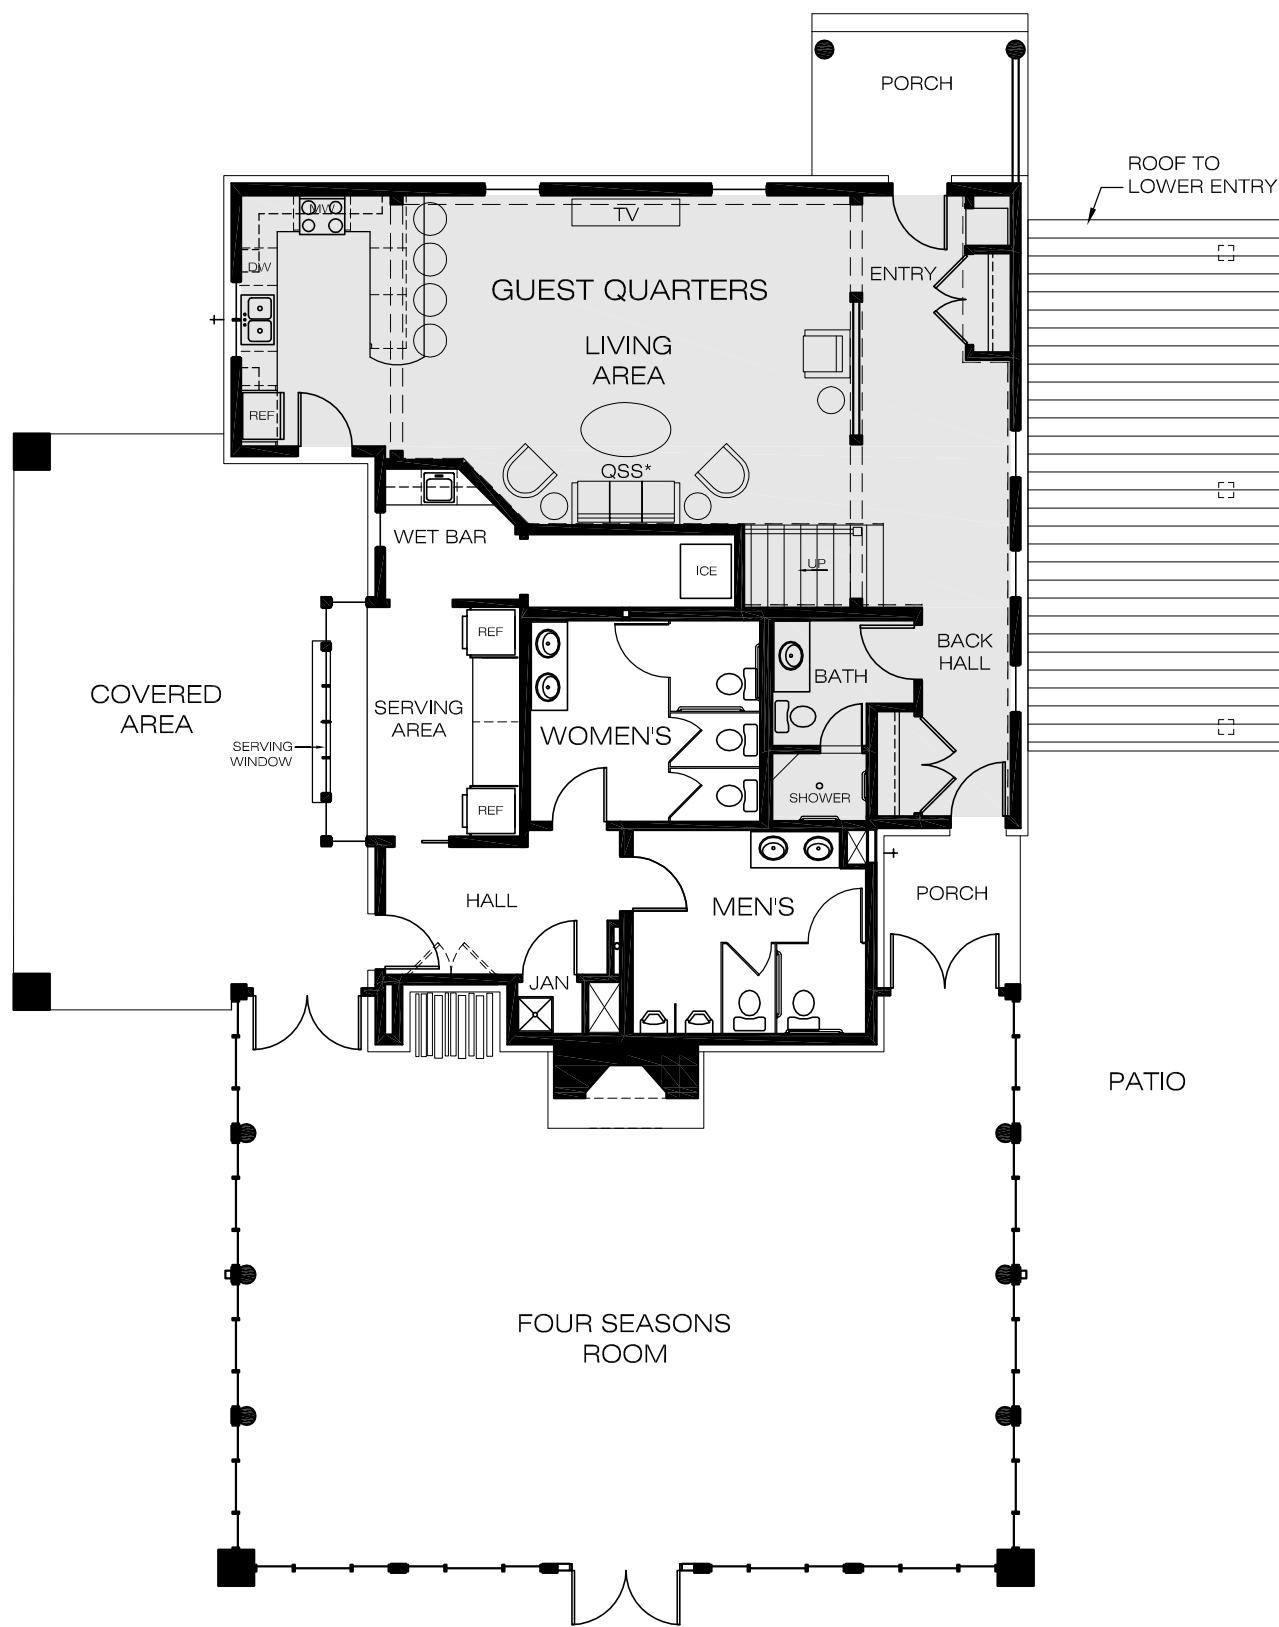

LAKESIDE LODGE - UPPER LEVEL

1070 SF

Architectural Design by KYE studios

QSS* - QUEEN SOFA SLEEPER

LAKESIDE LODGE - MAIN LEVEL

3956 SF

Architectural Design by KYE studios

LAKESIDE LODGE - LOWER LEVEL

1875 SF

LAKESIDE LODGE
FOUR SEASONS ROOM SEATING DIAGRAMS

1224 SF