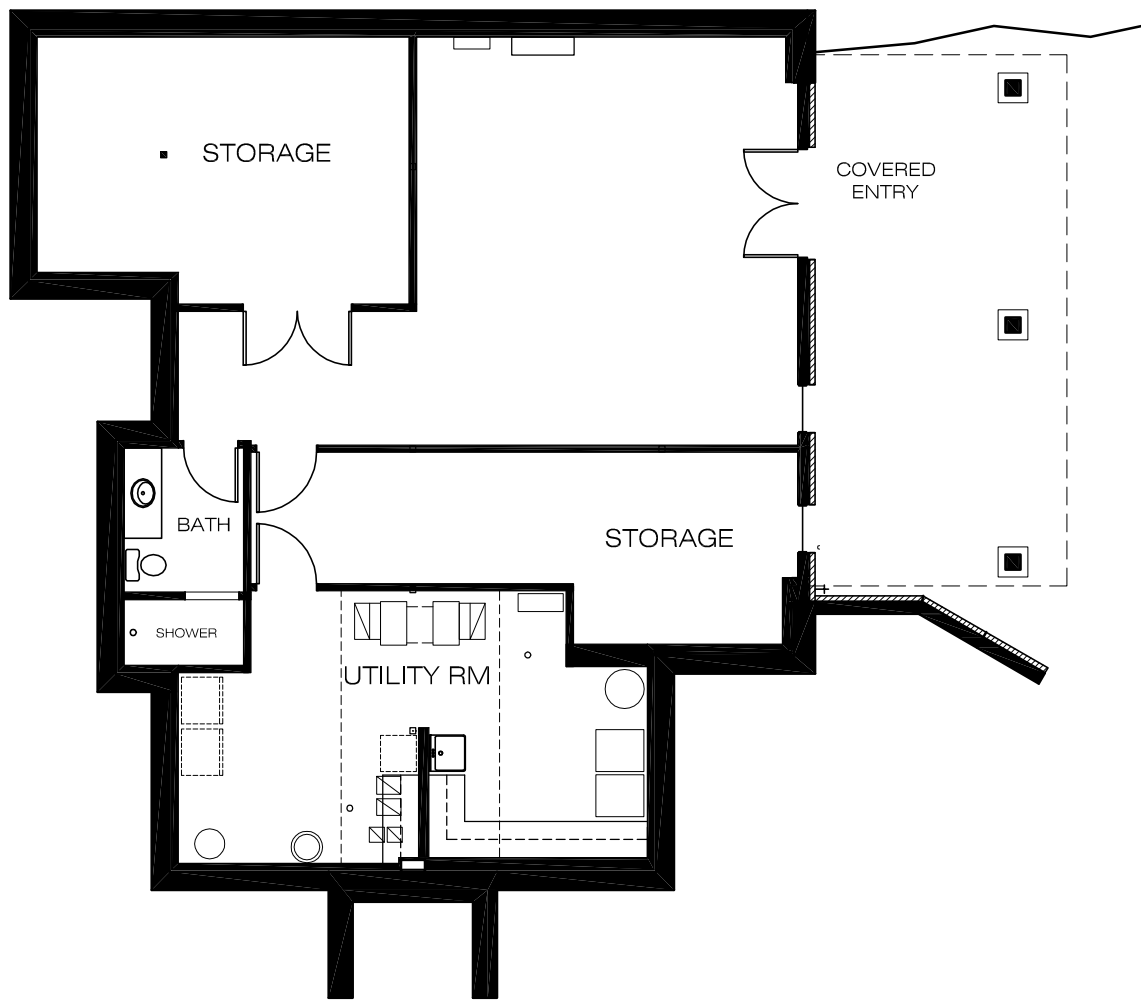

LAKESIDE LODGE - UPPER LEVEL

1070 SF

Architectural Design by KYE studios

QSS* - QUEEN SOFA SLEEPER

LAKESIDE LODGE - MAIN LEVEL

3956 SF

Architectural Design by KYE studios

LAKESIDE LODGE - LOWER LEVEL

1875 SF

LAKESIDE LODGE
FOUR SEASONS ROOM SEATING DIAGRAMS

1224 SF