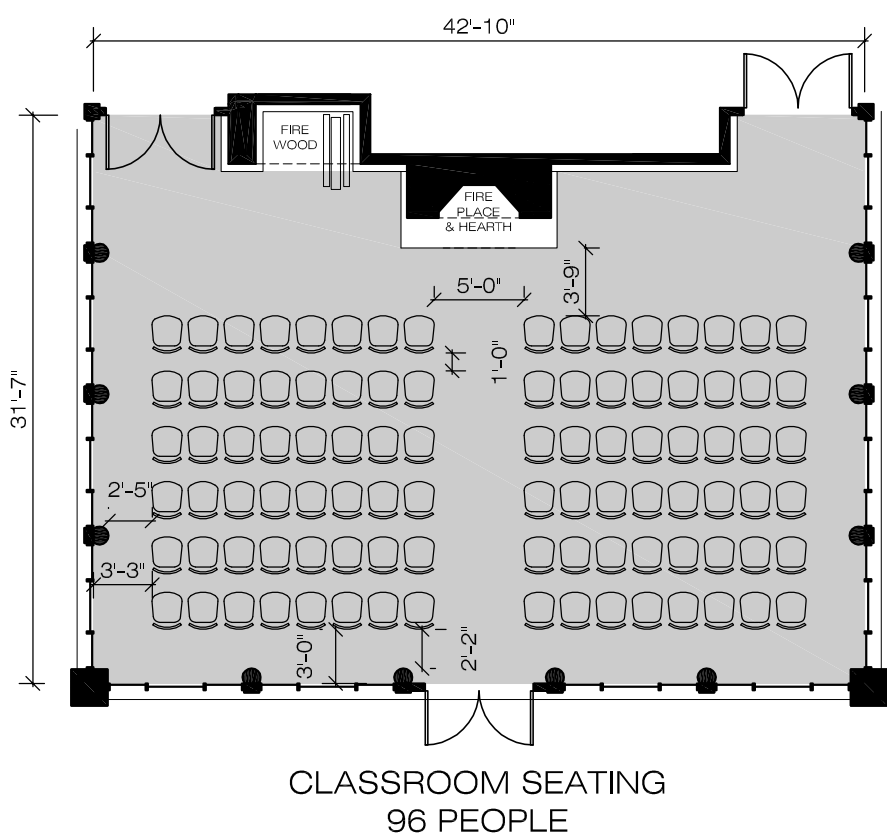

LAKESIDE LODGE - UPPER LEVEL

1070 SF

Architectural Design by KYE studios

QSS* - QUEEN SOFA SLEEPER

LAKESIDE LODGE - MAIN LEVEL

3956 SF

Architectural Design by KYE studios

LAKESIDE LODGE - LOWER LEVEL

1875 SF

LAKESIDE LODGE
FOUR SEASONS ROOM SEATING DIAGRAMS

1224 SF