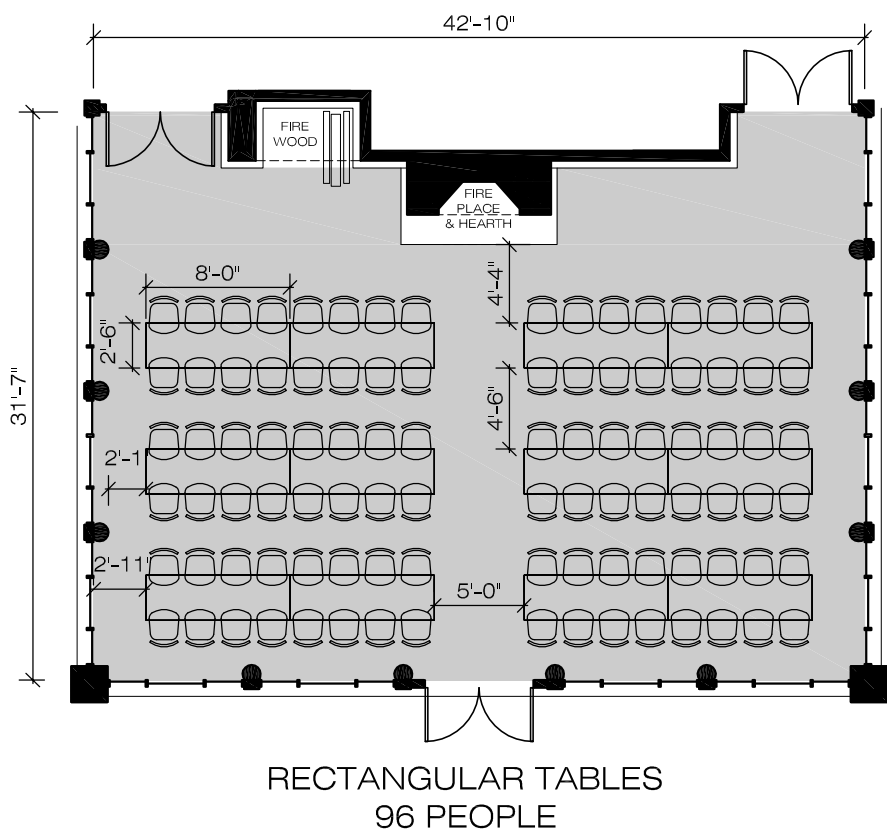

LAKESIDE LODGE - UPPER LEVEL

1070 SF

Architectural Design by KYE studios

QSS* - QUEEN SOFA SLEEPER

LAKESIDE LODGE - MAIN LEVEL

3956 SF

Architectural Design by KYE studios

LAKESIDE LODGE - LOWER LEVEL

1875 SF

LAKESIDE LODGE
FOUR SEASONS ROOM SEATING DIAGRAMS

1224 SF