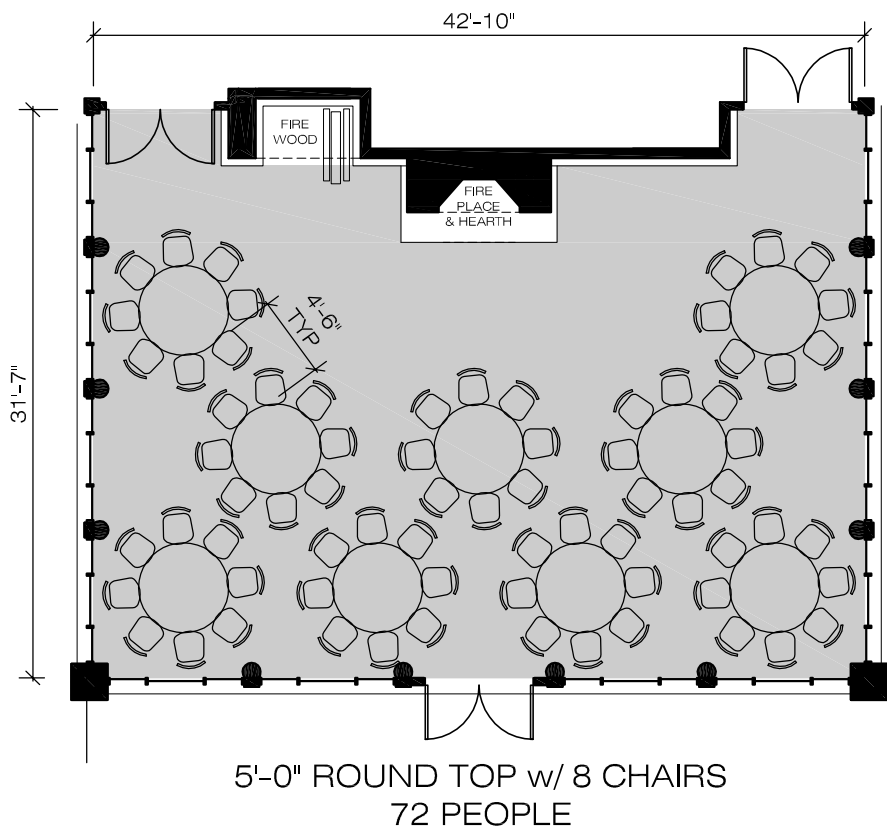

LAKESIDE LODGE - UPPER LEVEL

1070 SF

Architectural Design by KYE studios

QSS* - QUEEN SOFA SLEEPER

LAKESIDE LODGE - MAIN LEVEL

3956 SF

Architectural Design by KYE studios

LAKESIDE LODGE - LOWER LEVEL

1875 SF

LAKESIDE LODGE
FOUR SEASONS ROOM SEATING DIAGRAMS

1224 SF